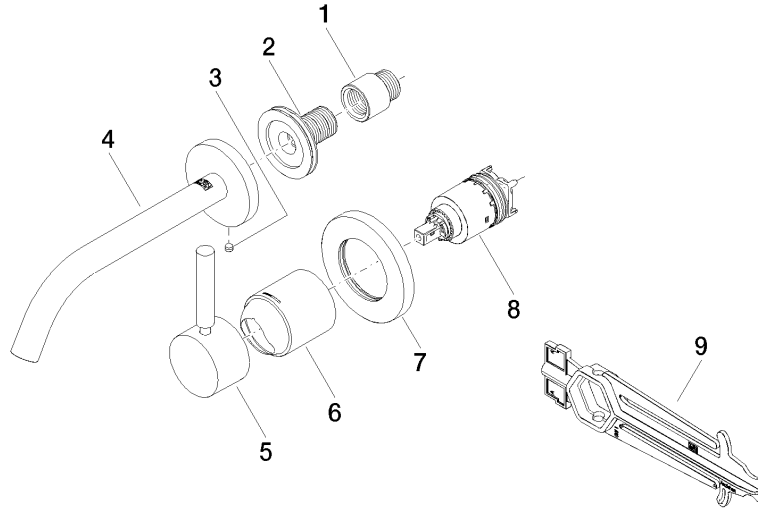

## Wall-mounted single-lever basin mixer without pop-up waste

36 860 660

- 190 mm projection
- fixed spout
- circular, air-enriched flow
- hole diameter spout 37 mm
- hole diameter single-lever mixer 57 mm
- rosette for spout Ø 55mm
- rosette for mixer Ø 78mm
- max. flow 5.7 l/min
- lead-free
- This product can help a building to meet requirements of Green Building Rating Systems, e.g. LEED®, BREEAM®, DGNB

## Wall-mounted single-lever basin mixer without pop-up waste

36 860 660

mm [inches]

### Flow rate chart

Wall-mounted single-lever basin mixer without pop-up waste

36 860 660

Spare parts list

No.	Item Number	Name	Quantity used	Delivery time
1	09 24 03 072 10 90	nipple	1	2
2	90 24 03 280 00 90	nipple	1	2
3	09 31 11 112 90	pin	1	60
4	90 28 22 323 00-33	spout	1	30
5	90 20 66 007 00-33	handle	1	30
6	09 11 02 288-33	cover	1	30
7	90 27 62 011 00-33	rosette	1	30
8	90 15 05 064 01 90	cartridge	1	2
9	09 30 09 064 90	key	1	2

**Drybox Wall-mounted single-lever basin mixer Mixer on right/left/or above**

---

#Error

- Dimensions 300 x 300 x 80 mm
- brushed stainless steel cover
- stainless steel casing
- Overflow is part of the scope of delivery.