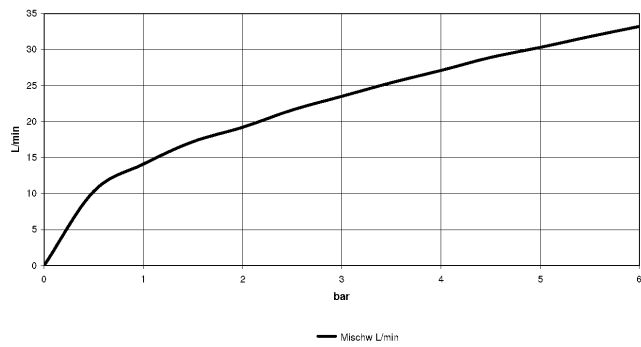

### Recommended miscellaneous

**Adapter for reversed water connections** 12 880 970 90

- Not suitable for combining with META PURE (36 86X 664-FF).

### Flow rate chart