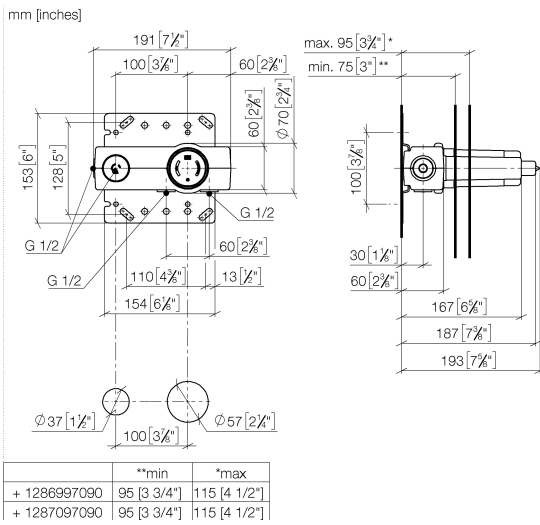

Concealed wall-mounted single-lever mixer

#Error