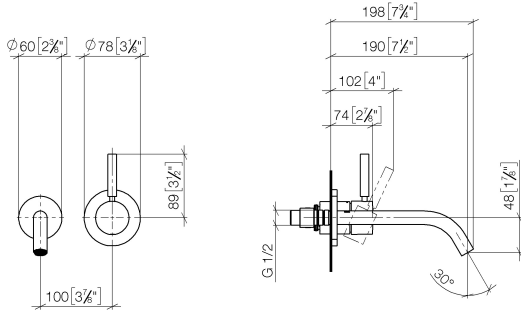

## Wall-mounted single-lever basin mixer without pop-up waste

36 860 660

- 190 mm projection
- fixed spout
- circular, air-enriched flow
- hole diameter spout 37 mm
- hole diameter single-lever mixer 57 mm
- rosette for spout Ø 55mm
- rosette for mixer Ø 78mm
- max. flow 5.7 l/min
- lead-free
- This product can help a building to meet requirements of Green Building Rating Systems, e.g. LEED®, BREEAM®, DGNB

### Required miscellaneous

- Concealed wall-mounted single-lever mixer** 35 860 970 90
- min. recess depth 80 mm
  - max. recess depth 95 mm

## Wall-mounted single-lever basin mixer without pop-up waste

36 860 660

mm [inches]

**Drybox Wall-mounted single-lever basin mixer Mixer on right/left/or above**

---

#Error

- Dimensions 300 x 300 x 80 mm
- brushed stainless steel cover
- stainless steel casing
- Overflow is part of the scope of delivery.