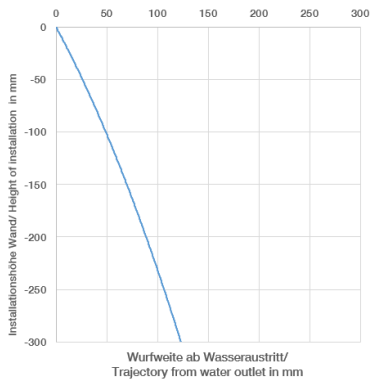

Flow rate chart