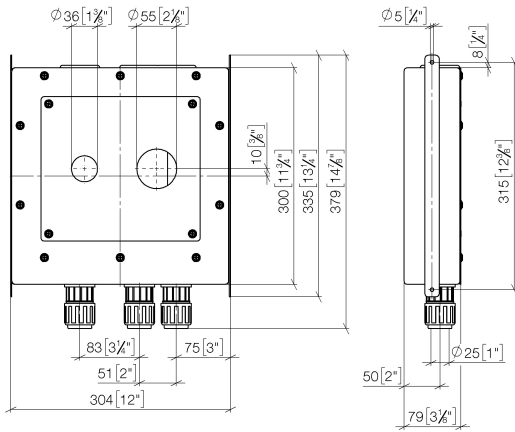

Drybox Wall-mounted single-lever basin mixer Mixer on right/left/or above

#Error

mm [inches]